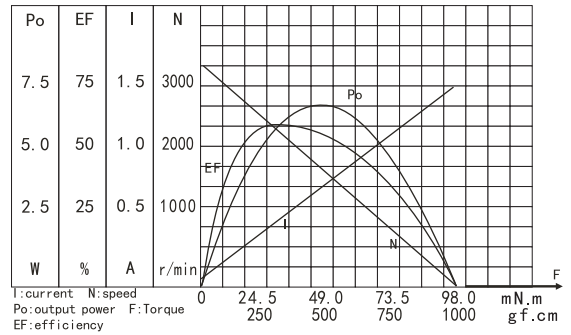

外形尺寸图/Appearance size

Permanent Magnet Dc Motor

ZY38123000CHARAC TERISTICS

ZY38243000CHARAC TERISTICS

ZY38124500CHARAC TERISTICS

ZY38244500CHARAC TERISTICS

ZY38126000CHARAC TERISTICS

ZY38246000CHARAC TERISTICS