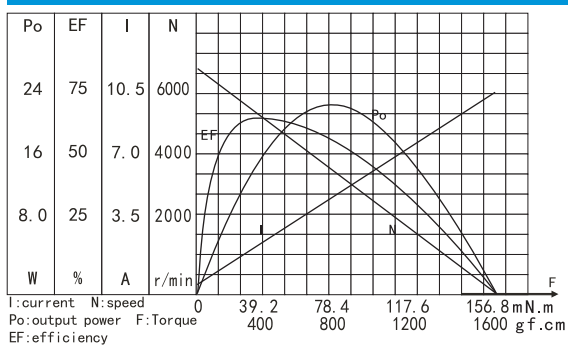

外形尺寸图/Appearance size

Permanent Magnet Dc Motor

ZY38123000CHARAC TERISTICS

ZY38243000CHARAC TERISTICS

ZY38124500CHARAC TERISTICS

ZY38244500CHARAC TERISTICS

ZY38126000CHARAC TERISTICS

ZY38246000CHARAC TERISTICS