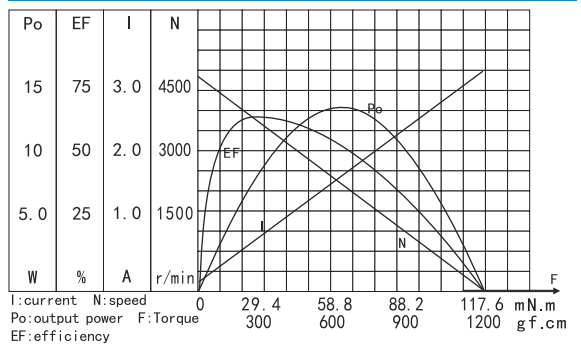

外形尺寸图/Appearance size

Permanent Magnet Dc Motor

ZY38123000CHARAC TERISTICS

ZY38243000CHARAC TERISTICS

ZY38124500CHARAC TERISTICS

ZY38244500CHARAC TERISTICS

ZY38126000CHARAC TERISTICS

ZY38246000CHARAC TERISTICS