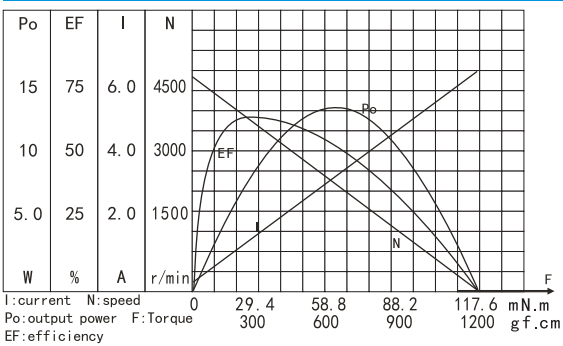

外形尺寸图/Appearance size

Permanent Magnet Dc Motor

ZY38123000CHARAC TERISTICS

ZY38243000CHARAC TERISTICS

ZY38124500CHARAC TERISTICS

ZY38244500CHARAC TERISTICS

ZY38126000CHARAC TERISTICS

ZY38246000CHARAC TERISTICS