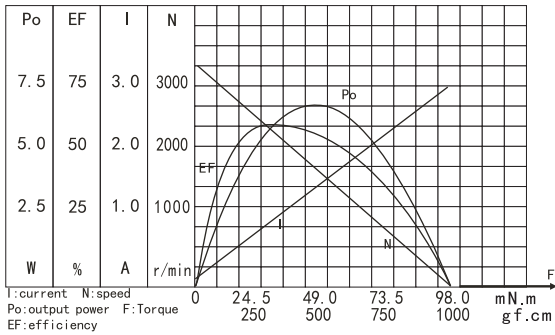

Permanent Magnet Dc Motor

ZY38123000CHARAC TERISTICS